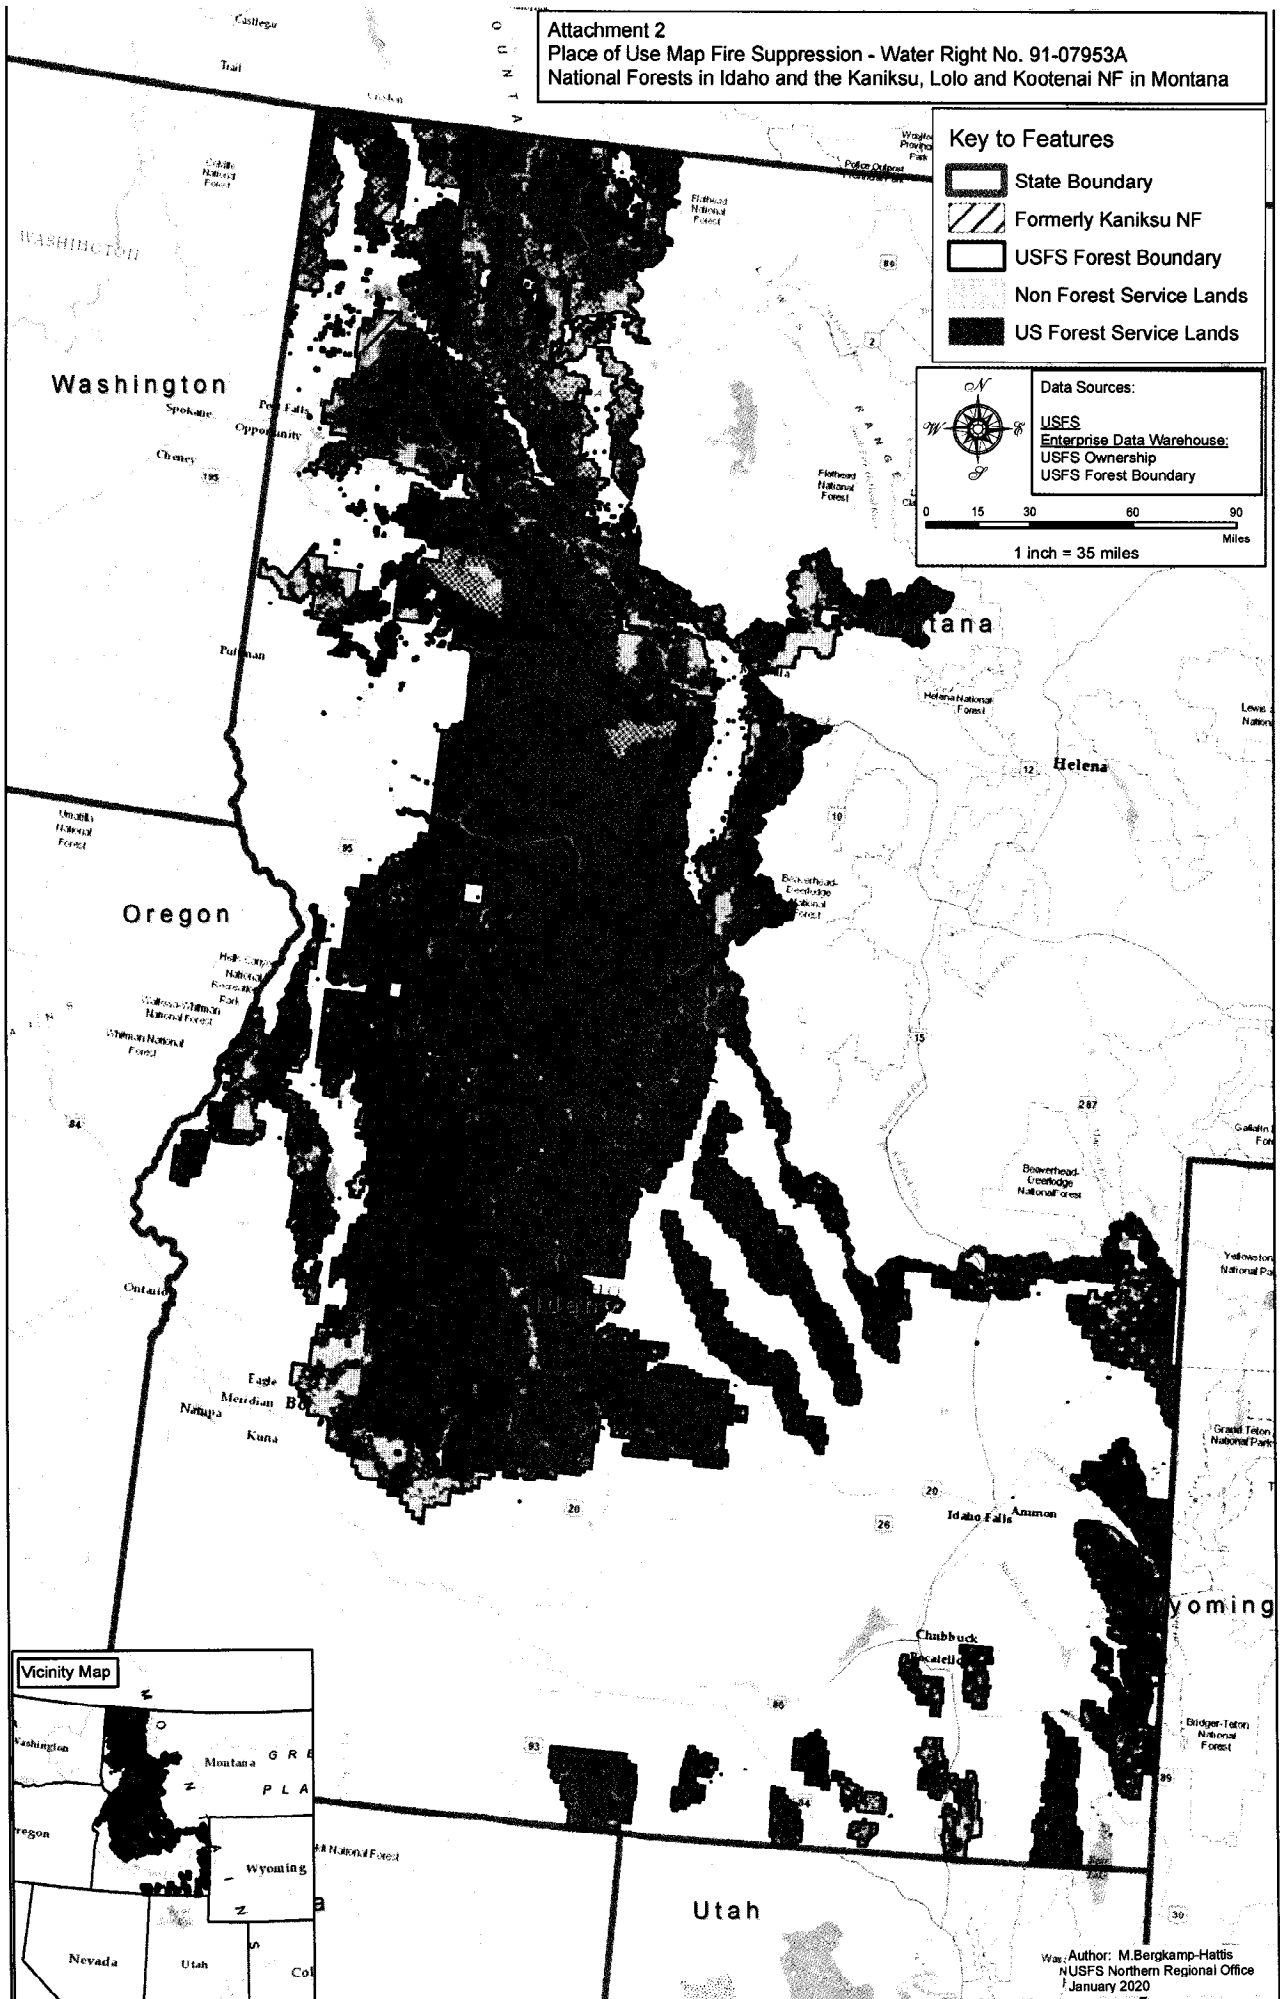

Attachment 2  
 Place of Use Map Fire Suppression - Water Right No. 91-07953A  
 National Forests in Idaho and the Kaniksu, Lolo and Kootenai NF in Montana

**Key to Features**

- State Boundary
- Formerly Kaniksu NF
- USFS Forest Boundary
- Non Forest Service Lands
- US Forest Service Lands

**Data Sources:**

- USFS
- Enterprise Data Warehouse
- USFS Ownership
- USFS Forest Boundary

0 15 30 60 90  
Miles

1 inch = 35 miles

Author: M. Bergkamp-Hattis  
 NUSFS Northern Regional Office  
 January 2020